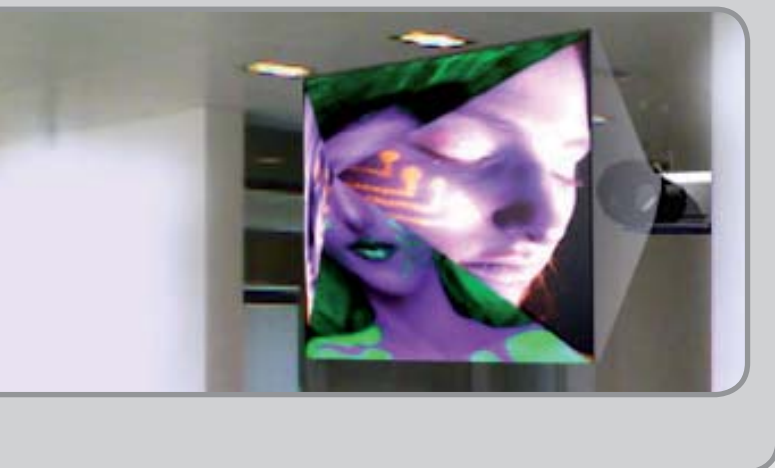

A MULTI-DIMENSIONAL EXPERIENCE

THE PYRAMID

SCREEN

The first true screen innovation since light was first projected onto a flat screen, the new Pyramid Screen is a multi dimensional screen surface shaped as a pyramid.

An eye-catching design in itself, the device creates stunning visual effects to stimulate and awaken the viewers' senses. Its primary use is to engage a customer and increase the dwell time spent on a brand.

The pyramid screen creates a perceived visual effect creating a variance in the depth of field. When the viewer walks pass the screen his point of view changes and so does the image the brain receives. The content created for the pyramid is distorted at a desired viewing angle to create an image that appears to be flat yet 3-dimensional in depth. "Whichever side you view it from, it causes you to stop, look, and experience the display far longer than you would a traditional flat screen" adds Hanif.

The Pyramid Screen makes an eye-catching focal point for exhibitions, shop windows, point of sale, nightclubs, concerts, and specific advertising initiatives. The image displayed on the screen is supplied through specialised software. Hanif points out that his company can take an existing film and convert it for use on the system. Hanif and his team will be demonstrating the Pyramid Screen at the Screens Europe Show at Earl's Court in January. Meanwhile, you can find out more by visiting www.video-shoot.com or view a demo at www.evolvision.com.