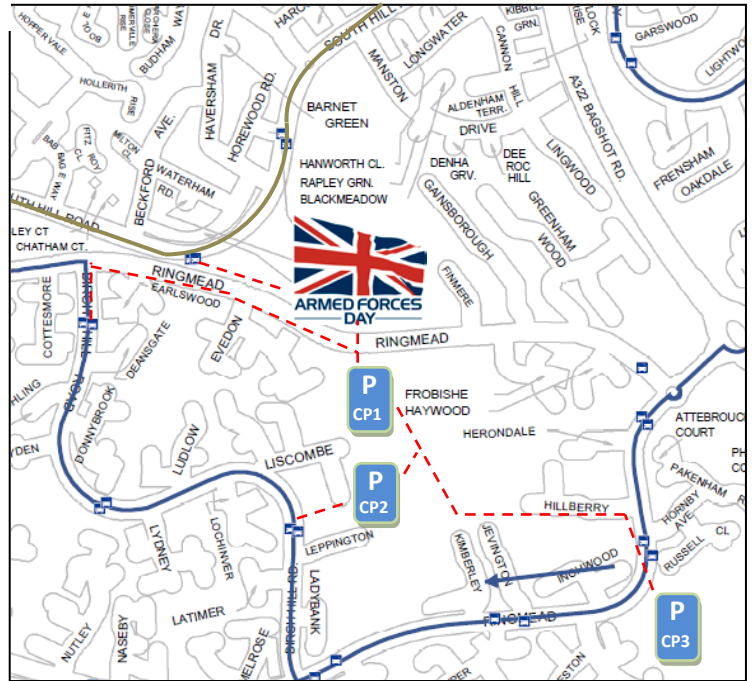

How to get to Our Event at the Recreation Park

opposite South Hill Park Mansion, Ringmead, Bracknell. RG12 7PA.

Please consider the Environment and help us reduce traffic congestion, if we are to undertake this event every year visitors are asked to help contribute protecting our environment and not creating traffic problems

www.armedforcesday-bracknell.co.uk

Priority 1: Walk to our event

Walking & Footpaths

There are footpaths that lead to the Bracknell Armed Forces Day Event from all Bus Stops and all nominated Car Parks. Cycle Paths also link to South Hill Park

Priority 3: Bus to our event

Buses from Bracknell Bus/Train Station

158 & 159 Service — Every 20 minutes *ask* for 'Birch Hill Shops' where the event is about 4 min walk

Other Buses

194 Service — Every 30 minutes *ask* for 'South Hill Park Road'

P CP3 **Car Park (CP3) Birch Hill Recreation Ground**

(Post Code RG12 7FA, Grid SU874664, Lat: 51.23.24N (51.39013) Log:0:44:42W (-0.745) Bracknell Town Council have kindly agreed to allow the Birch Hill Recreation Ground and Hockey Grounds to be used as overflow for the Bracknell Armed Forces Event, drivers are requested follow instructions from stewards and signs posted in the car park. This Car park is a 10 minute pleasant walk to the event ground, come out of the car park, turn right onto Ringmead, cross the road into Hilberry and through onto the foot path in South Hill Park Copse, turn left and follow the signs to South Hill Park/Birch Hill Shops